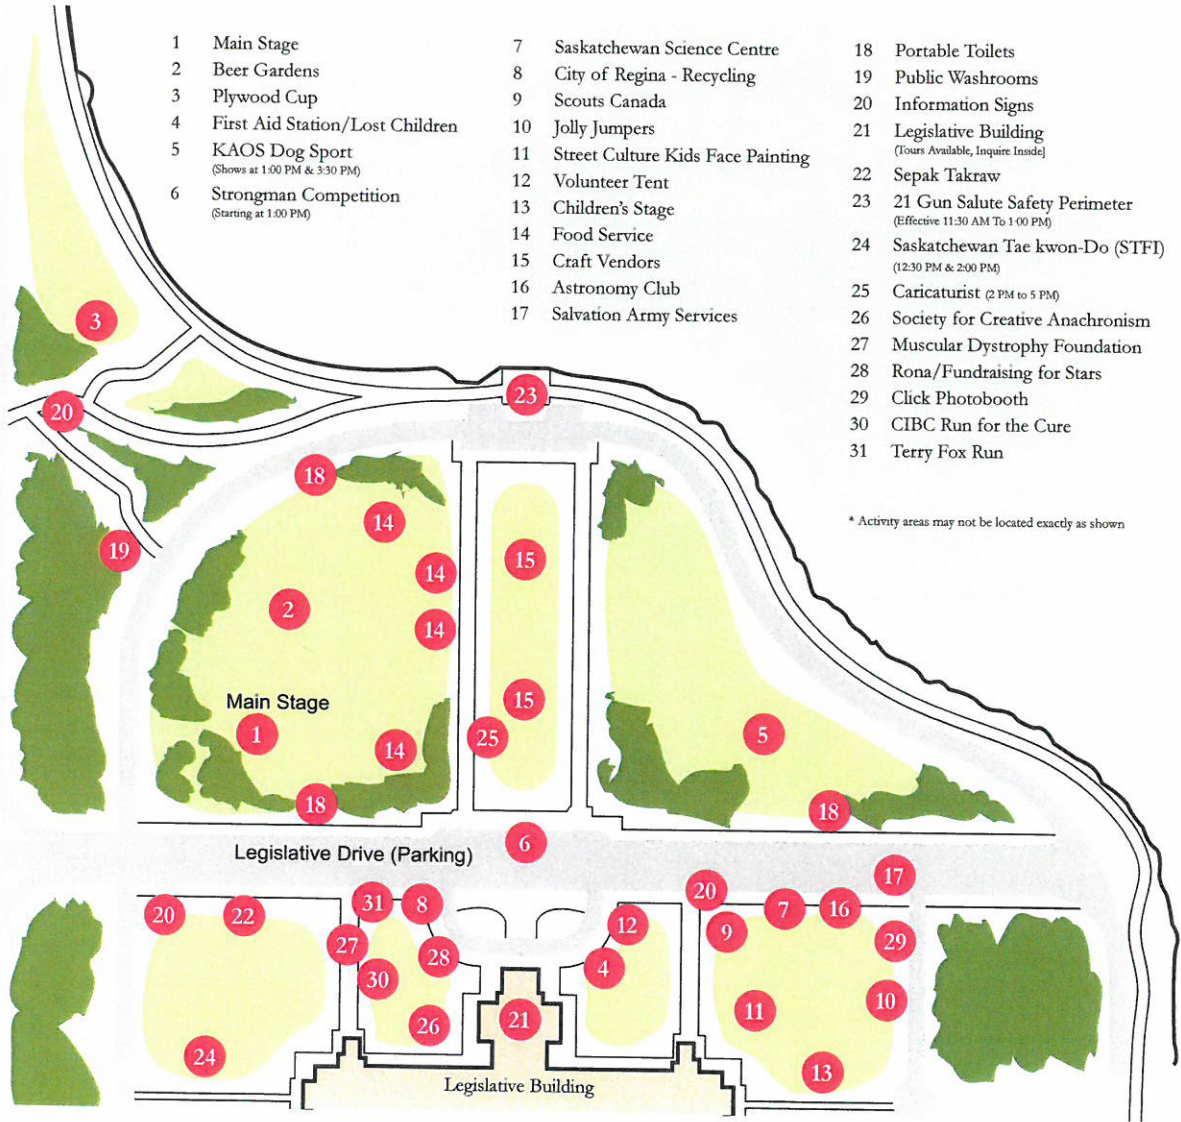

1 Main Stage	7 Saskatchewan Science Centre	18 Portable Toilets
2 Beer Gardens	8 City of Regina - Recycling	19 Public Washrooms
3 Plywood Cup	9 Scouts Canada	20 Information Signs
4 First Aid Station/Lost Children	10 Jolly Jumpers	21 Legislative Building (Tours Available, Inquire Inside)
5 KAOS Dog Sport (Shows at 1:00 PM & 3:30 PM)	11 Street Culture Kids Face Painting	22 Sepak Takraw
6 Strongman Competition (Starting at 1:00 PM)	12 Volunteer Tent	23 21 Gun Salute Safety Perimeter (Effective 11:30 AM To 1:00 PM)
	13 Children's Stage	24 Saskatchewan Tae kwon-Do (STFI) (12:30 PM & 2:00 PM)
	14 Food Service	25 Caricaturist (2 PM to 5 PM)
	15 Craft Vendors	26 Society for Creative Anachronism
	16 Astronomy Club	27 Muscular Dystrophy Foundation
	17 Salvation Army Services	28 Rona/Fundraising for Stars
		29 Click Photobooth
		30 CIBC Run for the Cure
		31 Terry Fox Run